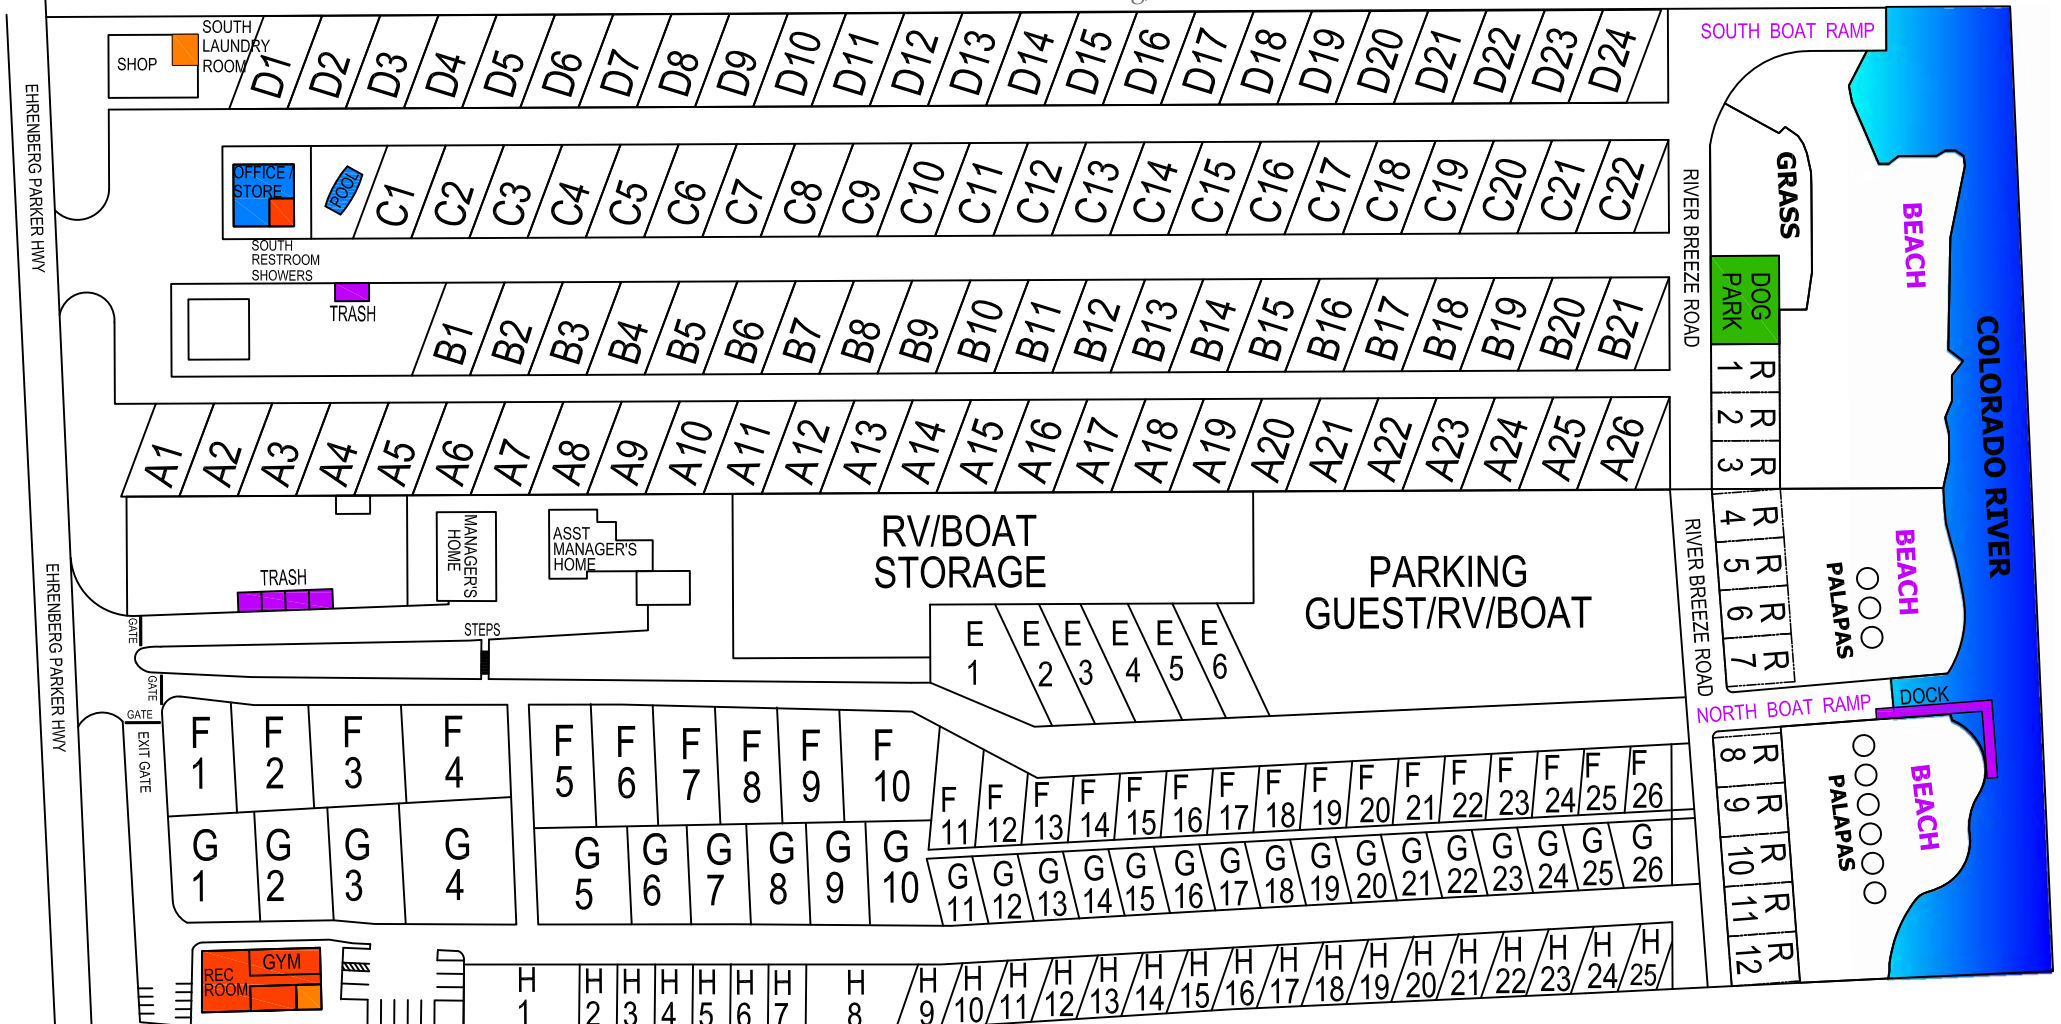

THE PALMS

AT RIVER EDGE

Ehrenberg, AZ

GOLF CART PARKING NORTH LAUNDRY RESTROOMS & SHOWERS

Amenities

- Office / Store
- Pool
- North Laundry
- South Laundry
- Gym
- Game Room / Rec Room
- South Restroom/Showers
- North Restroom/Showers
- Trash
- Dock
- South Boat Ramp
- North Boat Ramp
- Beach
- Dog Park

**50202 EHRENBERG POSTON HWY
EHRENBERG, AZ 85334**
(928) 923-7830
PalmsRiverEdge@PalmsProperty.com
PalmsRiverEdge.com

 @ThePalmsAtRiverEdge
 @PalmsRiverEdge

Gated All Age River Front Community