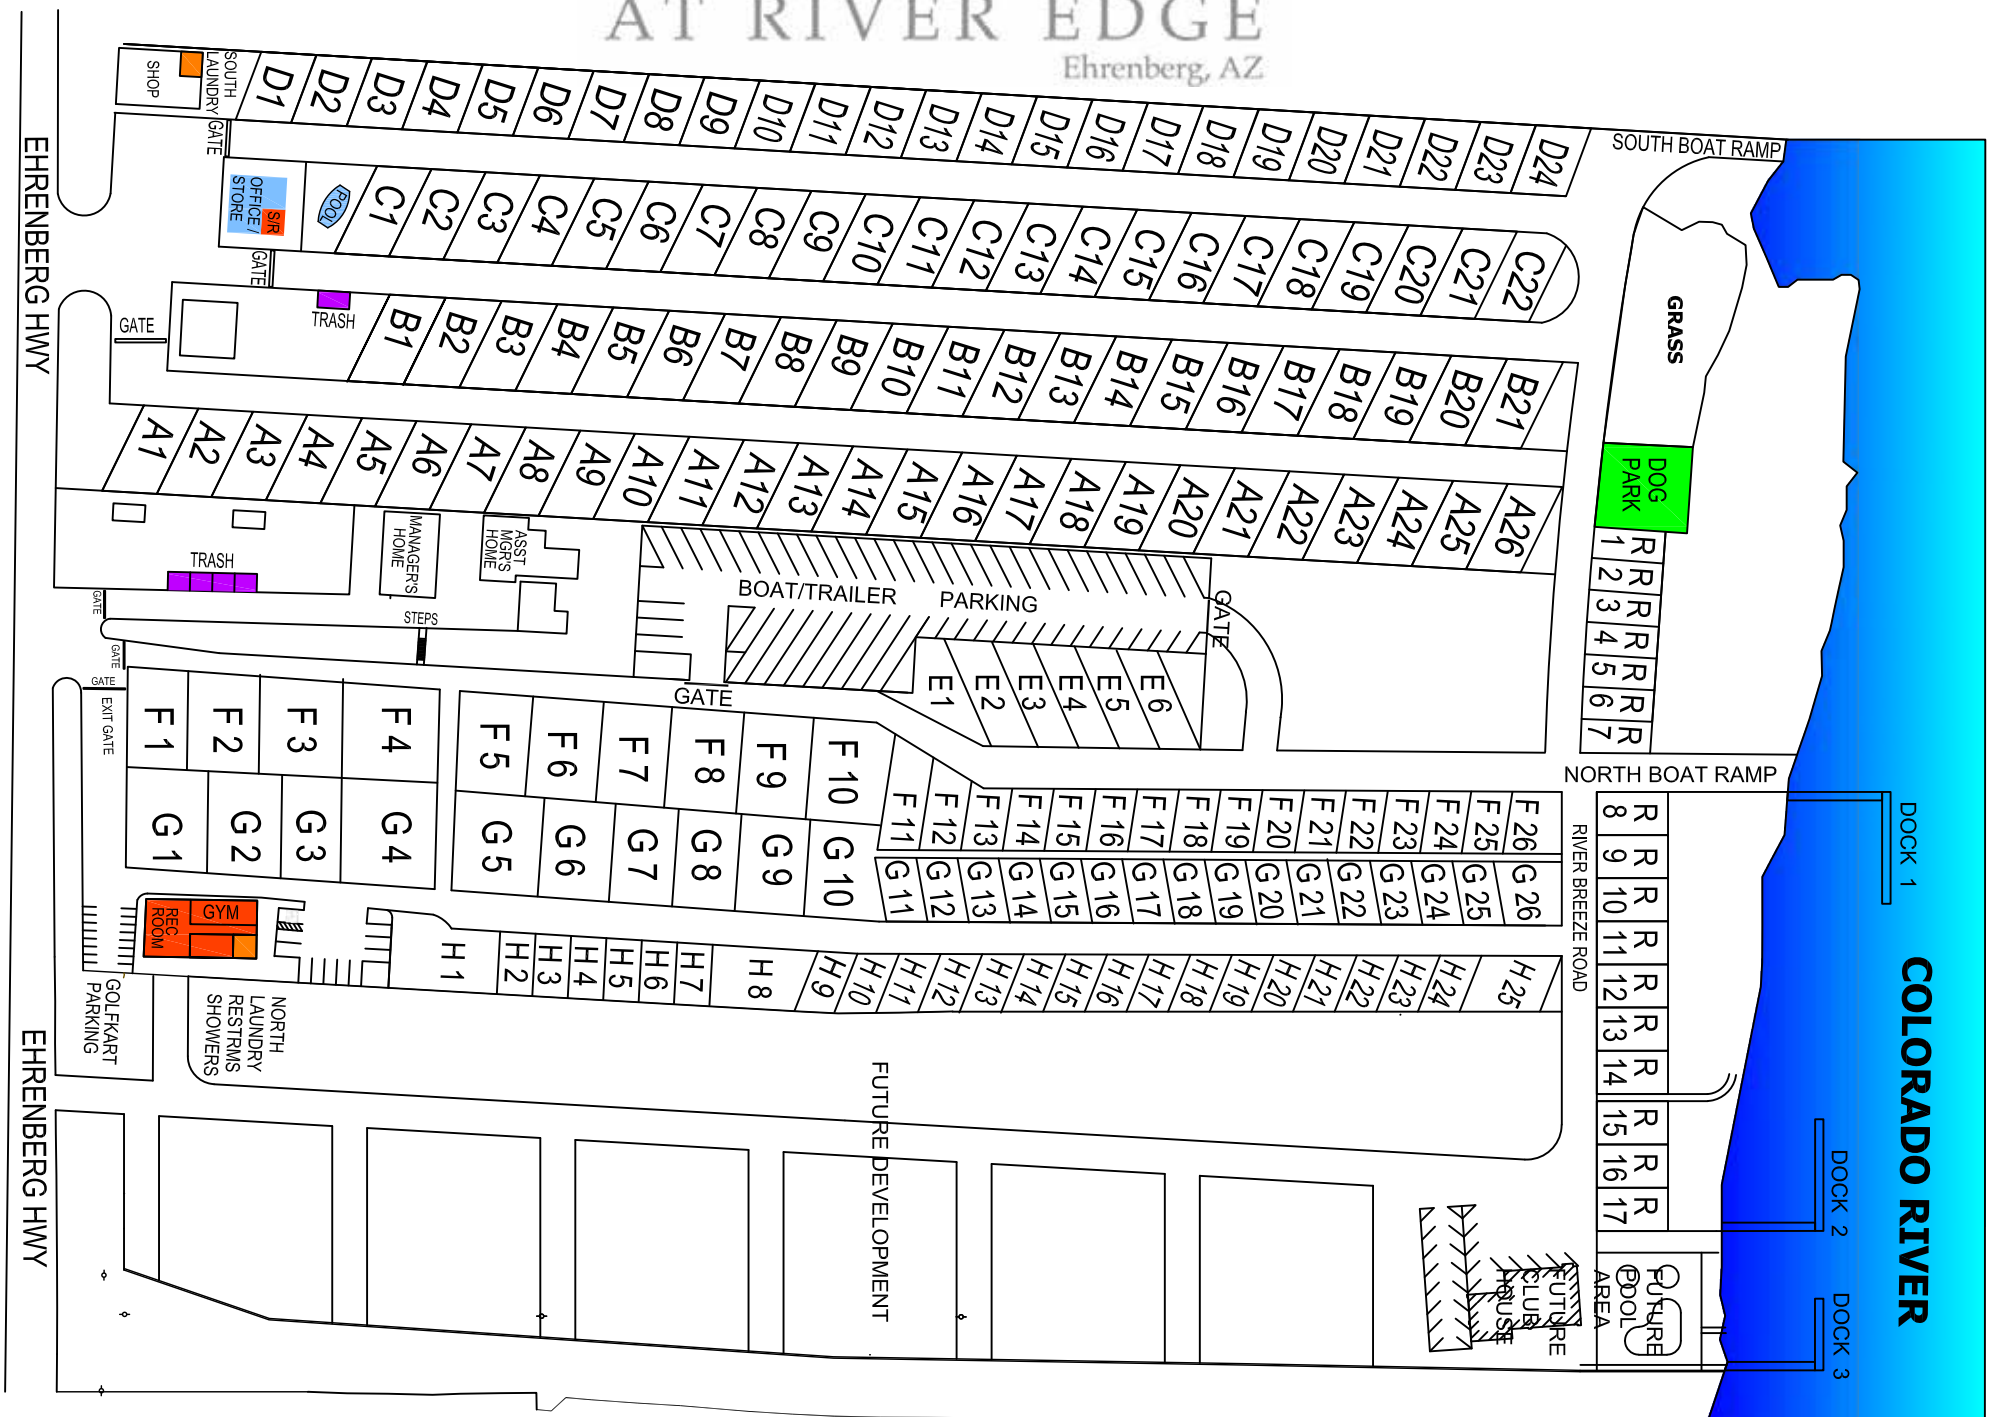

THE PALMS

AT RIVER EDGE

Ehrenberg, AZ

Amenities

- Office / Store
- Pool
- North Laundry
- South Laundry
- Gym
- Game Room / Rec Room
- South Restroom/Showers
- North Restroom/Showers
- Dog Park
- Trash
- Dock
- South Boat Ramp
- North Boat Ramp
- Beach

50202 Ehrenberg Hwy
Ehrenberg, AZ 85334
 (928) 923-7830

palmsriveredge@palmsproperty.com
 PalmsRiverEdge.com

 @PalmsRiverEdge
 @ThePalmsAtRiverEdge

Gated All Age River Front Community